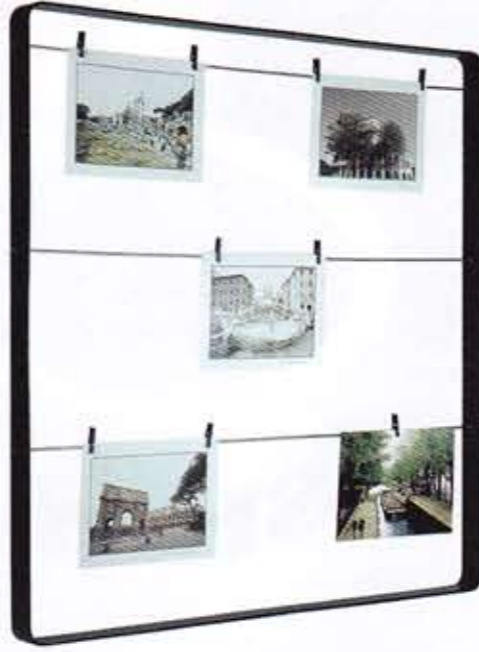

Trepadoras torre, flower box.
Design: Nel Colectivo
www.nel.com.mx

My Frame, a true and proper 'frame' where photos or simple notes are 'stretched' with wires.
Design: Emmanuel Gallina, www.covo.com

Herb Stand, a fun and practical way to organise your herbs.
Design: Jakob Heiberg
www.normann-copenhagen.com