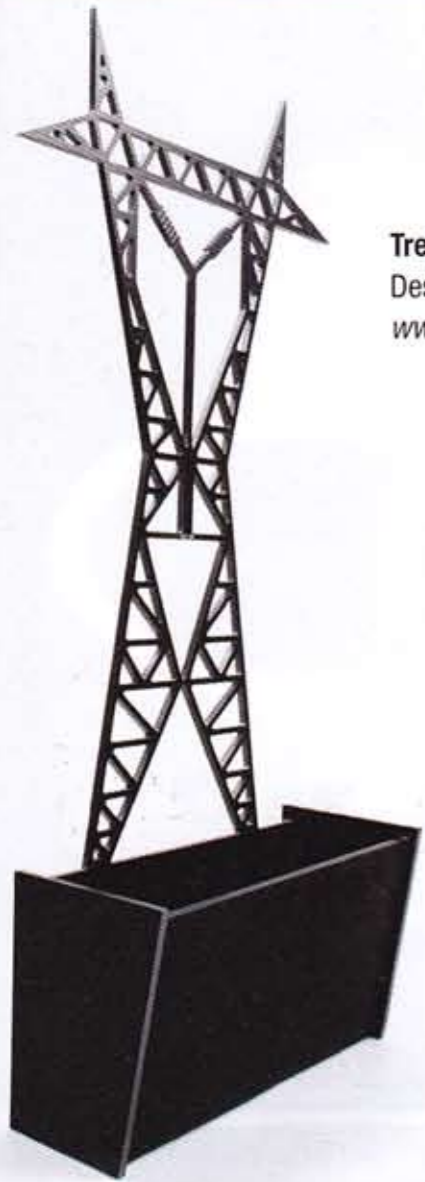

Trepadoras torre, flower box.
Design: Nel Colectivo
www.nel.com.mx