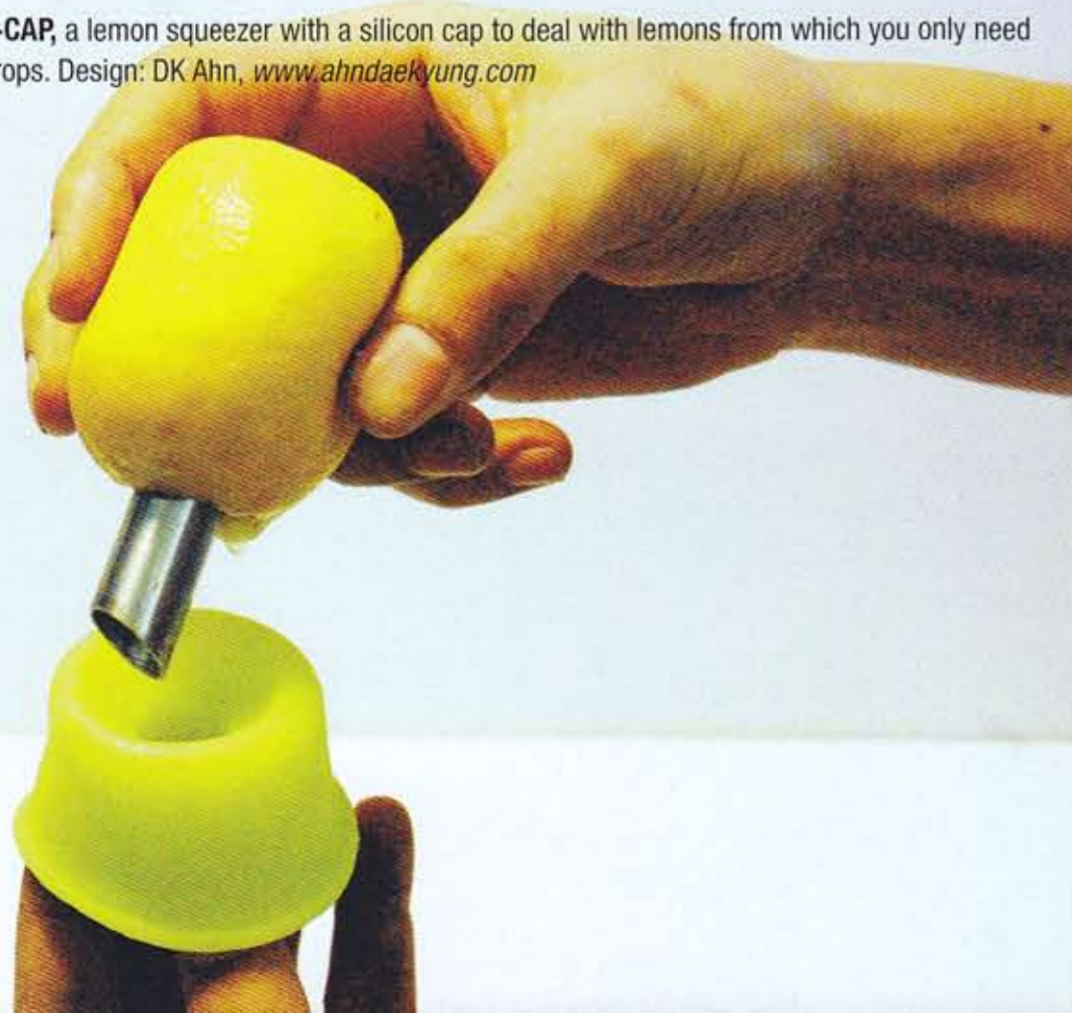

Cucoon, is a condom dispenser for home use developed in collaboration with designer Line Depping and Royal Copenhagen. Design: Susanne Hanggaard
www.craftscollection.dk

TWIST+CAP, a lemon squeezer with a silicon cap to deal with lemons from which you only need a few drops. Design: DK Ahn, www.ahndaekyung.com